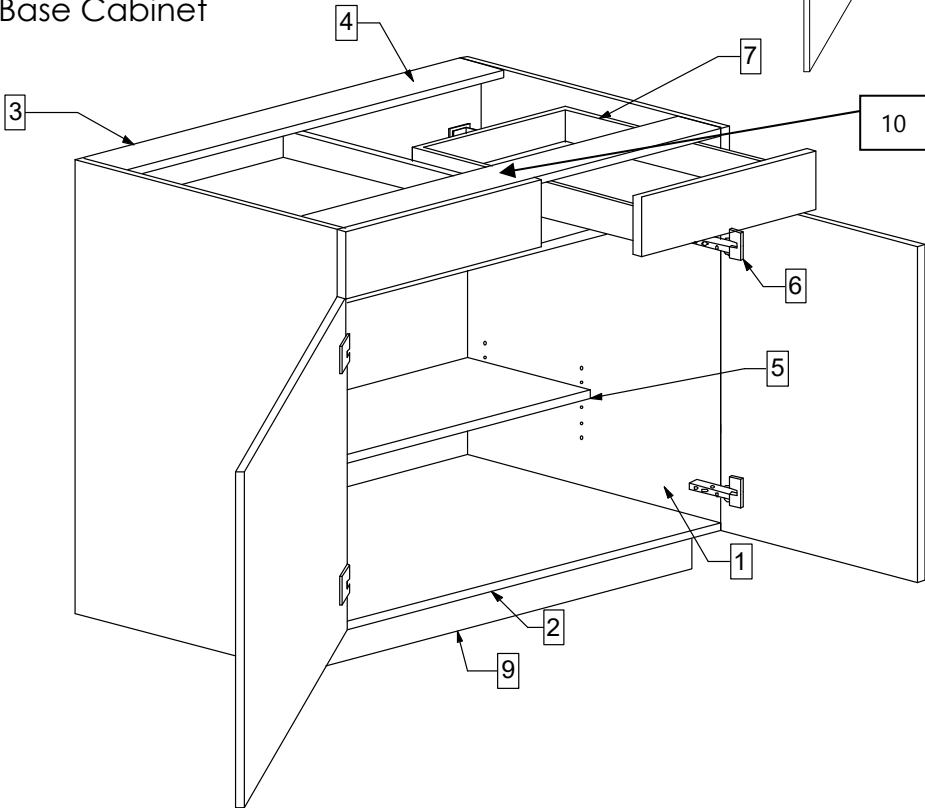

General Specifications

Wall Cabinet

Base Cabinet

Door Reveal

Reveal refers to the amount of visible cabinet box when the door and drawer fronts are closed.

Wood, Opaque & Engineered Materials

Wall & Tall Reveals

- 3/32" Top Reveal
- 3/32" Side Reveal
- 3/32" Bottom Reveal

Base / Vanity Reveals

- 1/8" Top Reveal
- 3/32" Side Reveal
- 3/32" Bottom Reveal

3/16" Reveal between door and drawer
3/16" Reveal between upper and lower doors