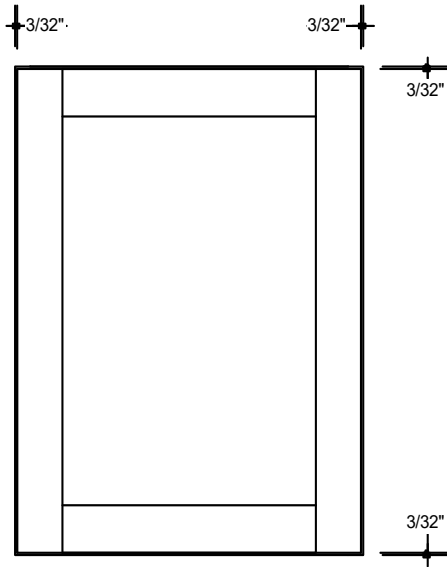

General Specifications

Wall Cabinet

Base Cabinet

Door Reveal

Reveal refers to the amount of visible cabinet box when the door and drawer fronts are closed.

Wood, Opaque & Engineered Materials

Wall & Tall Reveals

- 3/32" Top Reveal
- 3/32" Side Reveal
- 3/32" Bottom Reveal

Base / Vanity Reveals

- 1/8" Top Reveal
- 3/32" Side Reveal
- 3/32" Bottom Reveal

3/16" Reveal between door and drawer
3/16" Reveal between upper and lower doors