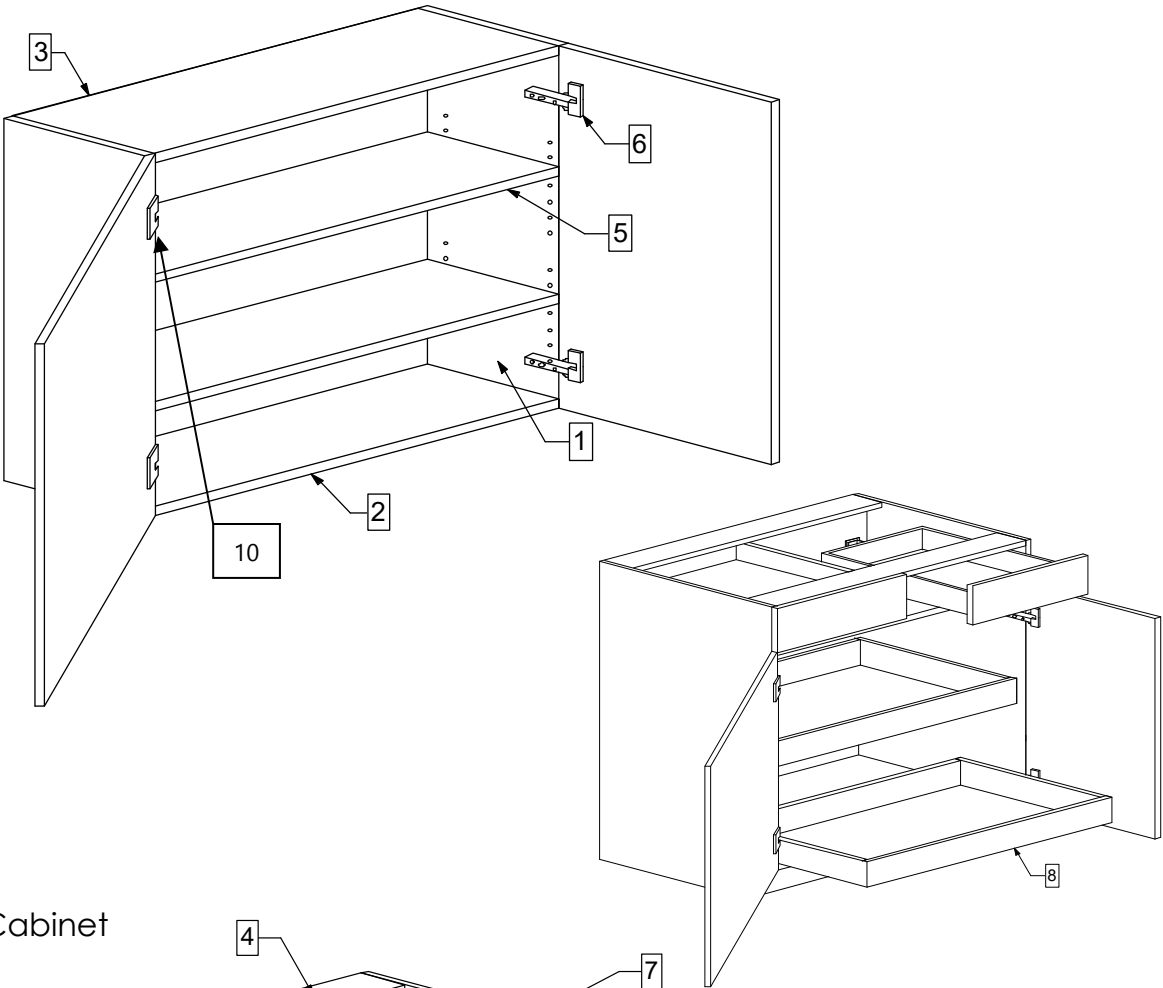

General Specifications

Wall Cabinet

Base Cabinet

Door Reveal

Reveal refers to the amount of visible cabinet box when the door and drawer fronts are closed.

Wood, Opaque & Engineered Materials

Wall & Tall Reveals

- 3/32" Top Reveal
- 3/32" Side Reveal
- 3/32" Bottom Reveal

Base / Vanity Reveals

- 1/8" Top Reveal
- 3/32" Side Reveal
- 3/32" Bottom Reveal

3/16" Reveal between door and drawer
3/16" Reveal between upper and lower doors