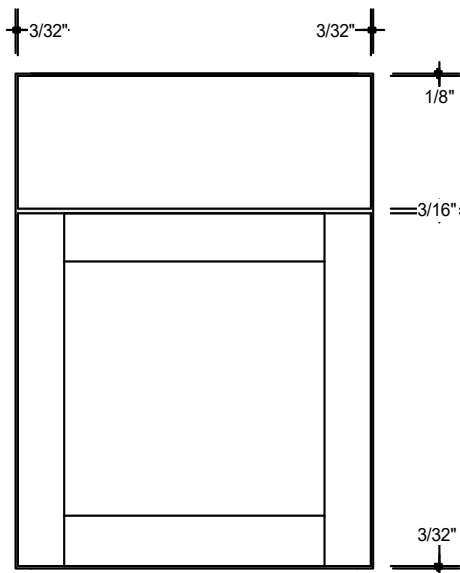

General Specifications

Wall Cabinet

Base Cabinet

Door Reveal

Reveal refers to the amount of visible cabinet box when the door and drawer fronts are closed.

Wood, Opaque & Engineered Materials

Wall & Tall Reveals

- 3/32" Top Reveal
- 3/32" Side Reveal
- 3/32" Bottom Reveal

Base / Vanity Reveals

- 1/8" Top Reveal
- 3/32" Side Reveal
- 3/32" Bottom Reveal

3/16" Reveal between door and drawer
3/16" Reveal between upper and lower doors